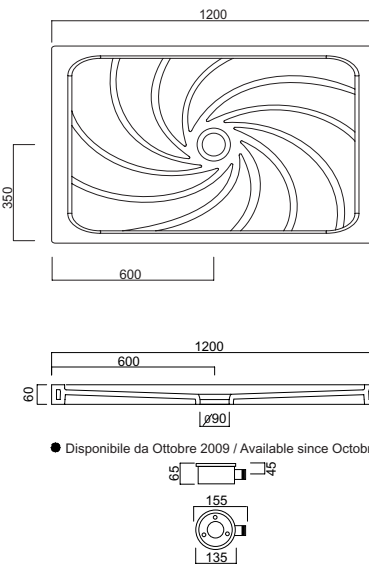

● Disponibile da Ottobre 2009 / Available since October 2009

JUST
PURE
DESIGN
IT'S SO
EASY