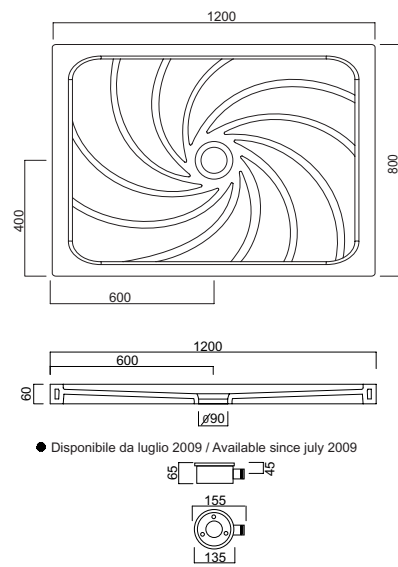

PDE70100
 piatto doccia Ely
 70x100 | shower tray
 Ely 70x100 |
 plato de ducha Ely
 70x100 | receveur
 de douche Ely
 70x100 |
 Duschwanne Ely
 70x100

PDE8080
 piatto doccia Ely
 80x80 | shower tray
 Ely 80x80 |
 plato de ducha Ely
 80x80 | receveur de
 douche Ely 80x80 |
 Duschwanne Ely
 80x80

PDE80100
 piatto doccia Ely
 80x100 | shower tray
 Ely 80x100 |
 plato de ducha Ely
 80x100 | receveur
 de douche Ely
 80x100 |
 Duschwanne Ely
 80x100

PDE80120
 piatto doccia Ely
 80x120 | shower tray
 Ely 80x120 |
 plato de ducha Ely
 80x120 | receveur
 de douche Ely
 80x120 |
 Duschwanne Ely
 80x120