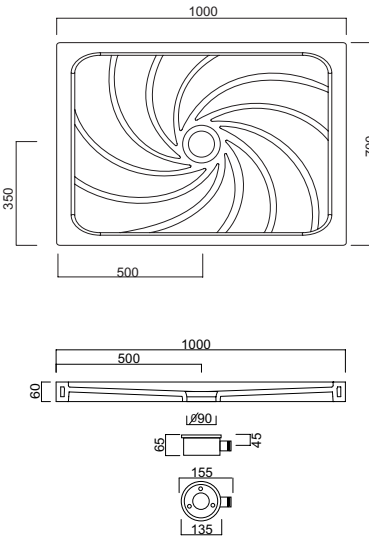

PDE70100
piatto doccia Ely
70x100 | shower tray
Ely 70x100 |
plato de ducha Ely
70x100 | receveur
de douche Ely
70x100 |
Duschwanne Ely
70x100