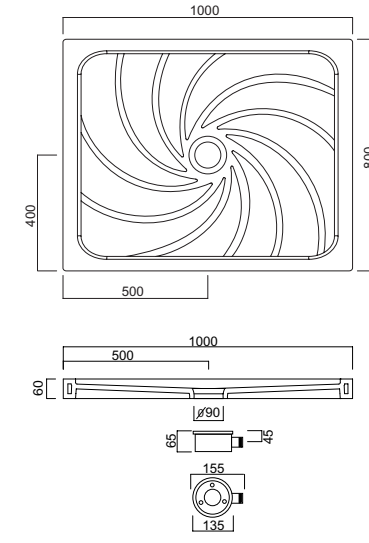

PDE80100
piatto doccia Ely
80x100 | shower tray
Ely 80x100 |
plato de ducha Ely
80x100 | receveur
de douche Ely
80x100 |
Duschwanne Ely
80x100