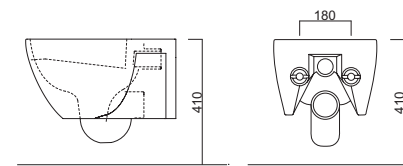

EASVS

vaso sospeso |
suspended wc |
inodoro suspendido |
cuvette suspendue |
Wand-Wc